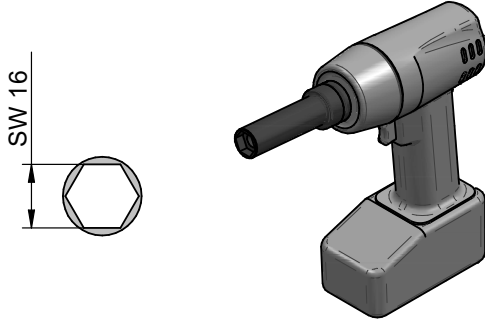

# BEF-308

4x  TDBL-T Ø13,4x30

**v1** t = 5mm [mm]

[mm]

**v2** t = ≥ 6mm [mm]