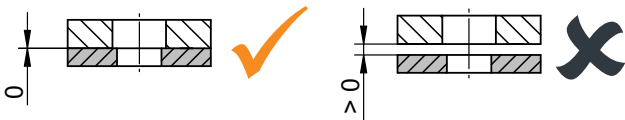

# BEF-308

4x  TDBL-T Ø13,4x30

**v1** t = 5mm [mm]

[mm]

**v2** t = ≥ 6mm [mm]