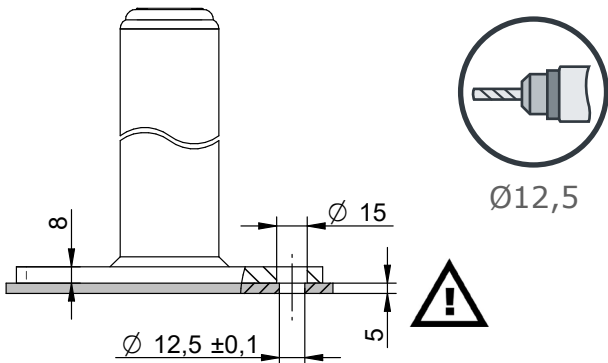

# BEF-308

4x  TDBL-T Ø13,4x30

**v1** t = 5mm [mm]

[mm]

**v2** t = ≥ 6mm [mm]