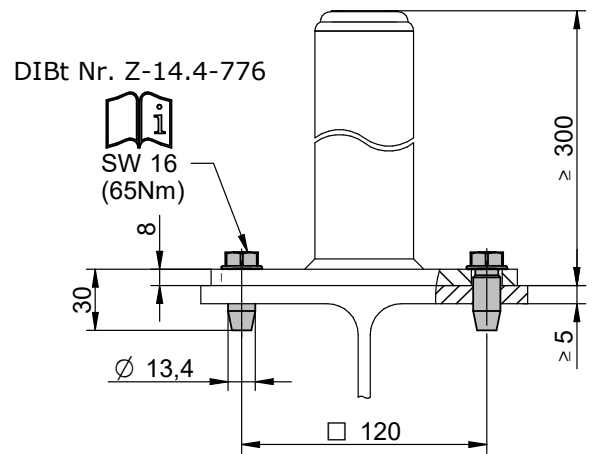

# BEF-308

4x  TDBL-T Ø13,4x30

**v1** t = 5mm [mm]

[mm]

**v2** t = ≥ 6mm [mm]