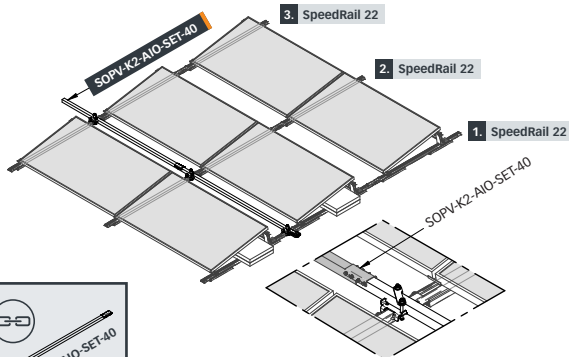

x

x

4

[mm]

[mm]

≥ 2x Porter  
SOPV-K2-AIO-SET-40

14

UNI-EAP-10-25  
SOPV-K2-AIO-SET-30/-31