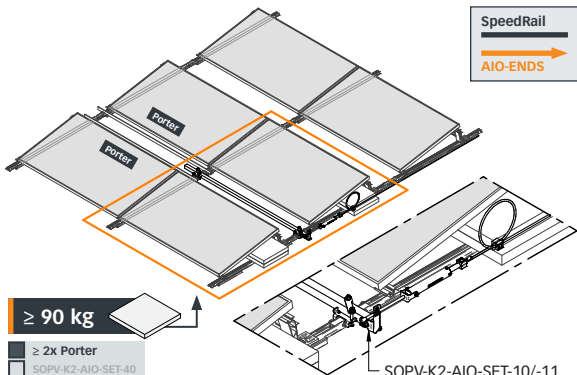

[mm]

SpeedRail

≥ 90 kg

+

≥ 2x Porter

SOPV-K2-AIO-SET-40

≥ 2x Porter

SOPV-K2-AIO-SET-40

14

SOPV-K2-AIO-SET-10/-11

AIO-ENDS-10

50 kg

50 kg ✓