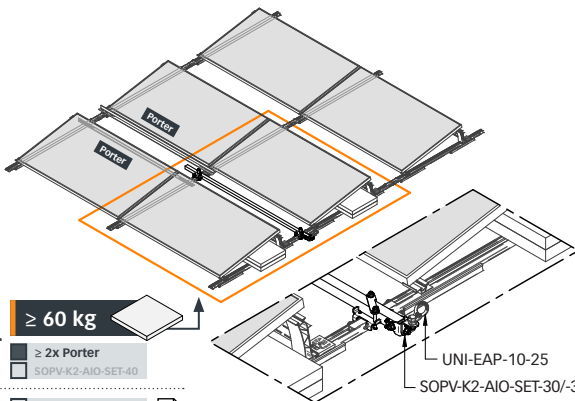

x

x

4

[mm]

[mm]

≥ 2x Porter  
SOPV-K2-AIO-SET-40

14

UNI-EAP-10-25  
SOPV-K2-AIO-SET-30/-31