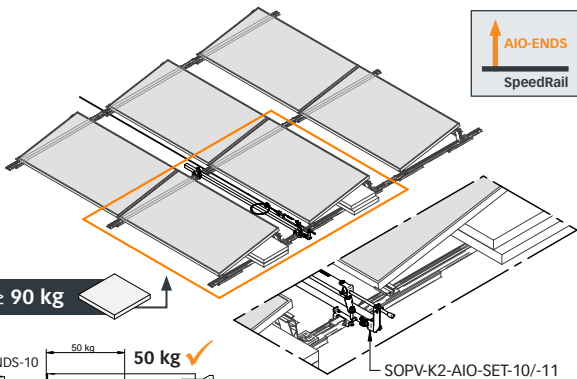

≥ 90 kg

AIO-ENDS-10

50 kg

50 kg ✓

SOPV-K2-AIO-SET-10/-11