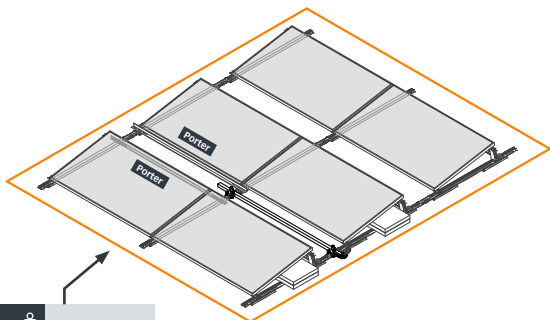

x

x

4

[mm]

[mm]

≥ 2x Porter  
SOPV-K2-AIO-SET-40

14

UNI-EAP-10-25  
SOPV-K2-AIO-SET-30/-31